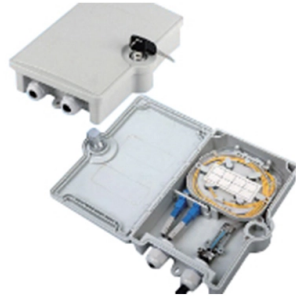

# Paraguay 144-core fiber optic cable junction box

## Overview

The 144 cores dome type fiber optic splice closure come with 2 inlets and 4 outlets, which is including 6 splice trays, each accommodating 24 fibers. The fiber optic joint box body is crafted from reinforced plastic, a material renowned for its high strength and corrosion resistance. The closure provides reliable sealing performance, and fiber splicing point protected in a ribbed. 16 Core Horizontal Optical Cable Splice Box The optical cable connection box is suitable for the direct and branch connection of various optical cables, and the laying methods include overhead, pipeline, and direct burying. Advantage: Complete parts, easy to install Easy to open, reliable. Its robust PC construction and IP68 rating make it ideal for outdoor installations where protection against moisture, dust, and mechanical stress.

24 Core Fiber Optic Termination Box/ Junction Box

Product Description FTKS-1805-16F 24 core Fiber Optic Termination Box/ Junction box  
1.Product Description This box is used as a termination point for the feeder