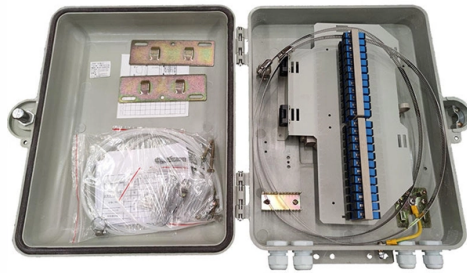

Syrian Fiber Optic Splice Box 4 Cores

Overview

Fiber optic splicing metal box for 4 adaptors SC simplex, LC duplex or E2000. All products' documentation is published in PDF (Portable Document Format), which requires Adobe Reader (ver. 5 and newer) software for viewing. Though we pay utmost attention, we cannot guarantee. Splice boxes, also known as fiber optic splice enclosures or fiber splice closures, are essential components in fiber optic networks. It is widely adopted in FTTx cabling for both fiber cabling, provides the connection between fiber optic cables and passive. The Fiber Optic Distribution Box is a multifunctional termination point to connect feeder cables with drop cables in FTTX communication network systems. This box integrates fiber splicing, splitting, distribution, storage, and cable connection into a single unit.

Article Content

Fiber Optic Splice Box Type-4

Fiber optic splice box is widely used for splicing and branching optical cable fibers in overhead and directly buried applications. The splice Box has a simple internal structure.

FTTH 4 Core DIN Rail Terminal ATB-D4-SC

Supporting 4 fiber cores, this terminal ensures secure and efficient fiber splicing and distribution. Its DIN rail mount design allows for easy installation in various

FTTH Wall Outlet With 1 SC Adapter Port, 2 Cores Splice

The 120*90*25mm 1 port FTTH fiber wall outlet is a subscriber's fiber termination box that designed for the connection between indoor/ drop cable and ONT.