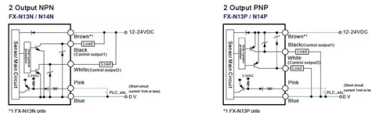

What are cable trays and ladders

Overview

Generally, cable ladders are preferred for supporting high volume or heavy cabling, especially if there are long spans between supports. These rungs are spaced at regular intervals and provide a structure that resembles a ladder—hence the name. Both are effective cable management systems, yet each has distinct characteristics suited for different applications. With experience in the electrical industry, I've found choosing the correct cable management solution critical to maintaining. Cable ladders and Cable trays are a viable solution for housing electrical wires used in commercial buildings and large-sized manufacturing plants. A Cable Basket or a Trunking is best in the case of light data wires in an office. The Distance Between Supports 6.